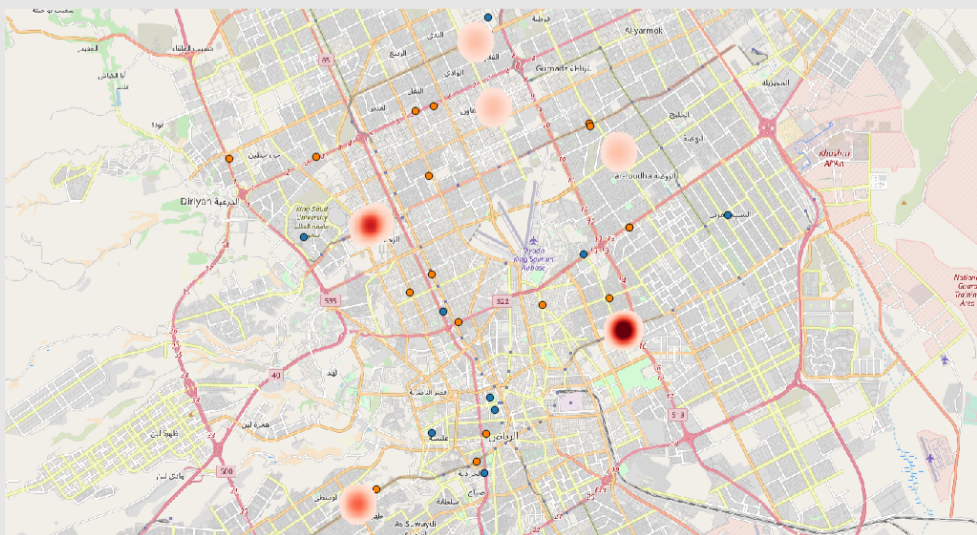

We use two function in our maps :

- 1-In buffer The distance 2km
- 2-In heat maps use
 - A- 1-2 Light color
 - B- more than 2 to 4 more darker and less lighter
 - C- More than 4 more darker color

Heat Map Analysis

Main Map

Data description

- The source in this project is workers in each bookstore.
- we used google maps to collect points also we went to search by our self.

Buffer Analysis

Main conclusions

There is many used bookstores near the universities but there is many neighborhoods that is in need.