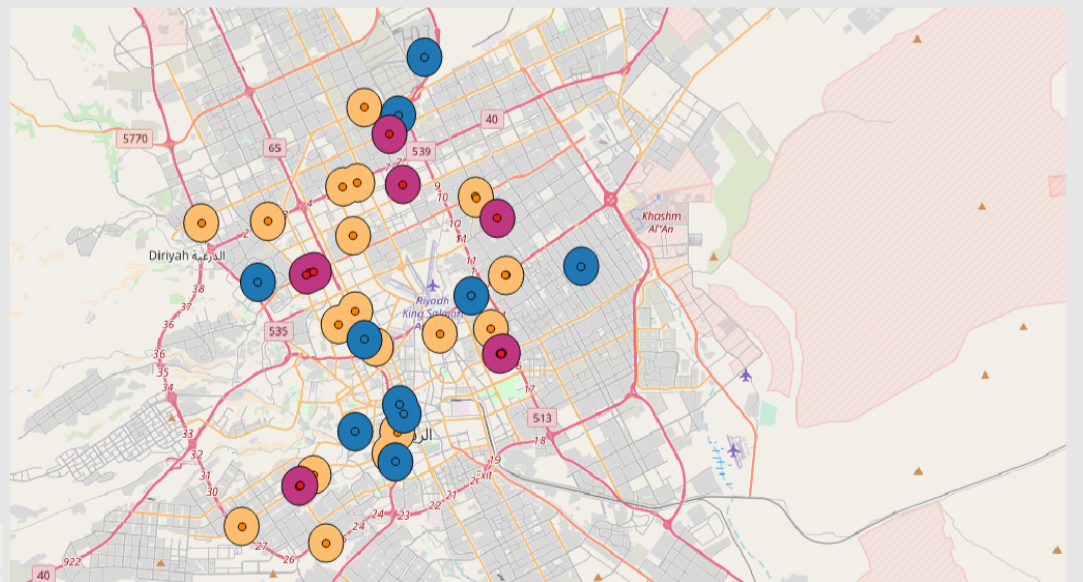

We use two function in our maps :

- 1-In buffer The distance 2km
- 2-In heat maps use
 - A- 1-2 Light color
 - B- more than 2 to 4 more darker and less lighter
 - C- More than 4 more darker color

Heat Map Analysis

Main Map

Data description

- The source in this project is workers in each bookstore.
- we used google maps to collect points also we went to search by our self.

Buffer Analysis

Main conclusions

There is many used bookstores near the universities but there is many neighborhoods that is in need.