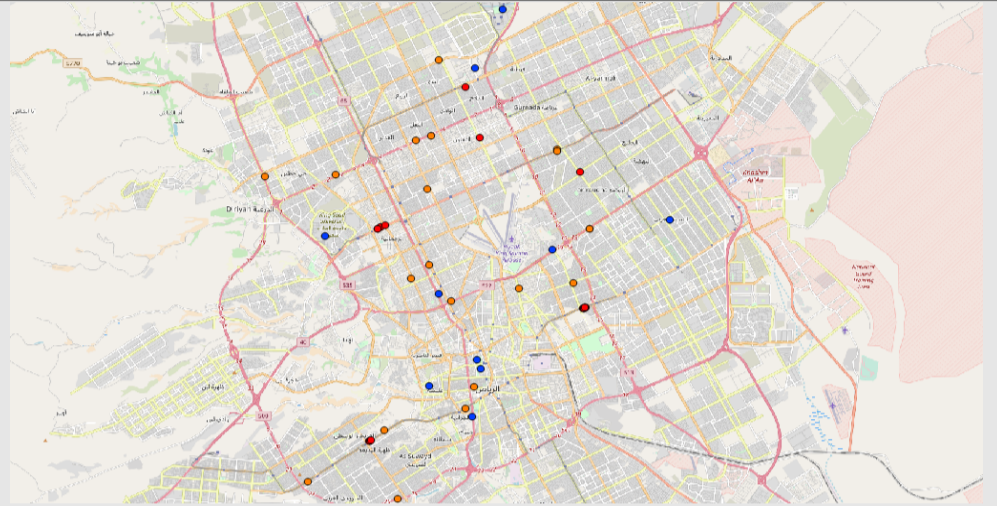

We use two function in our maps :

- 1-In buffer The distance 2km
- 2-In heat maps use
 - A- 1-2 Light color
 - B- more than 2 to 4 more darker and less lighter
 - C- More than 4 more darker color

Heat Map Analysis

Main Map

Data description

- The source in this project is workers in each bookstore.
- we used google maps to collect points also we went to search by our self.

Buffer Analysis

Main conclusions

There is many used bookstores near the universities but there is many neighborhoods that is in need.