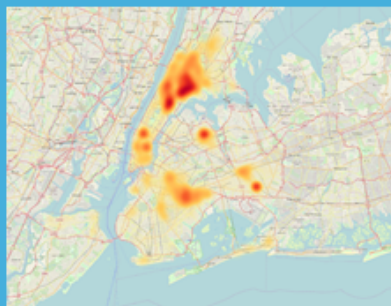

Drugs and guns position