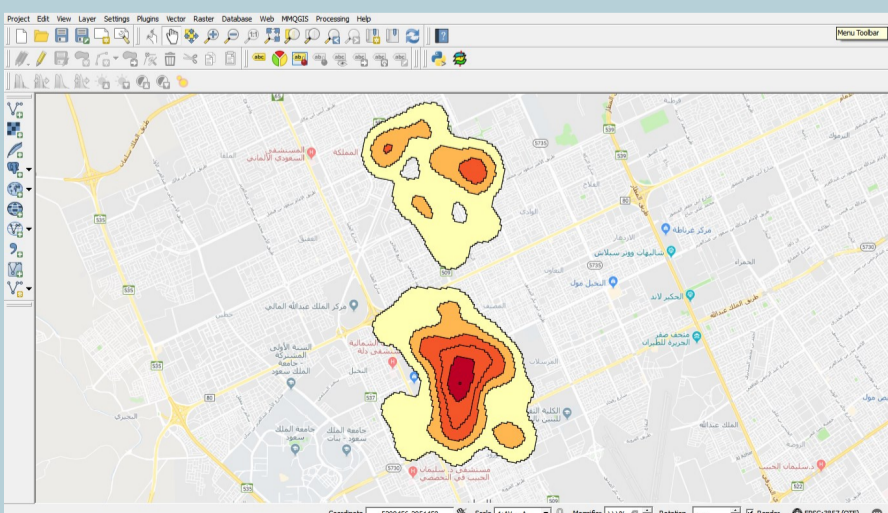

Main Map

Data description

- The source in this project is workers in each mosque
- we use google maps to collect information and location

We use two function in our maps :

1-In buffer The distance 2km

2-In heat maps use

A- 1-2 Light color

B- more than 2 to 4 more lighter and less darker

C- More than 4 more darker color

Buffer Analysis

Heat Map Analysis

Main conclusions :

many iftar saem tents around the mosques that are located in a working place .