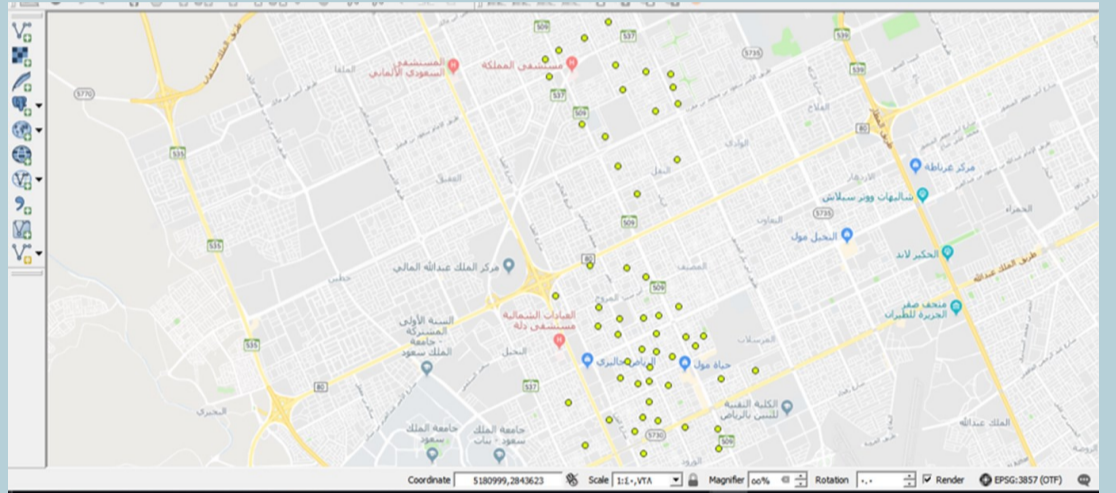

Main Map

Data description

- The source in this project is workers in each mosque
- we use google maps to collect information and location

We use two function in our maps :

1-In buffer The distance 2km

2-In heat maps use

A- 1-2 Light color

B- more than 2 to 4 more lighter and less darker

C- More than 4 more darker color

Buffer Analysis

Heat Map Analysis

Main conclusions :

many iftar saem tents around the mosques that are located in a working place .