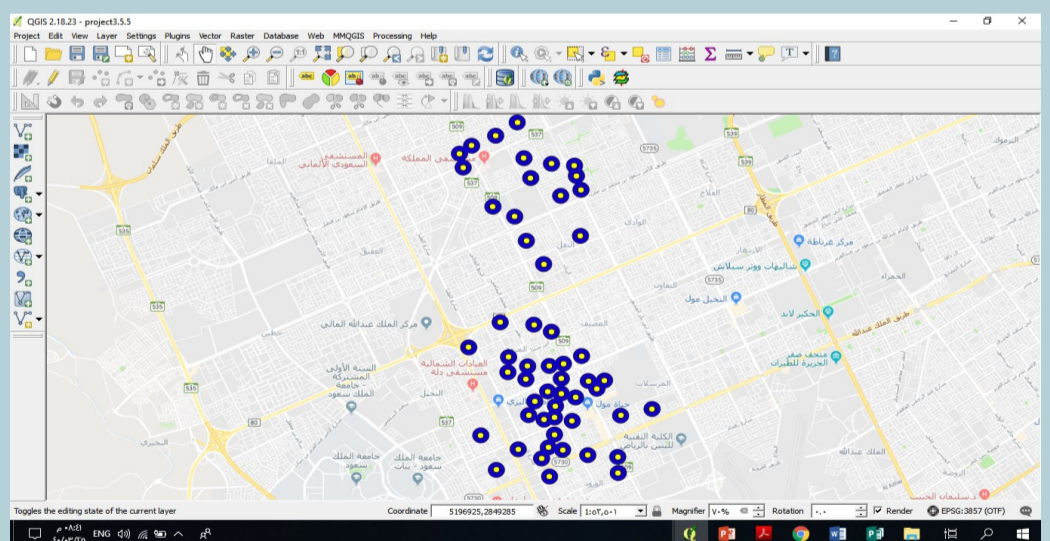

Main Map

Data description

- The source in this project is workers in each mosque
- we use google maps to collect information and location

We use two function in our maps :

1-In buffer The distance 2km

2-In heat maps use

A- 1-2 Light color

B- more than 2 to 4 more lighter and less darker

C- More than 4 more darker color

Buffer Analysis

Heat Map Analysis

Main conclusions :

many iftar saem tents around the mosques that are located in a working place .